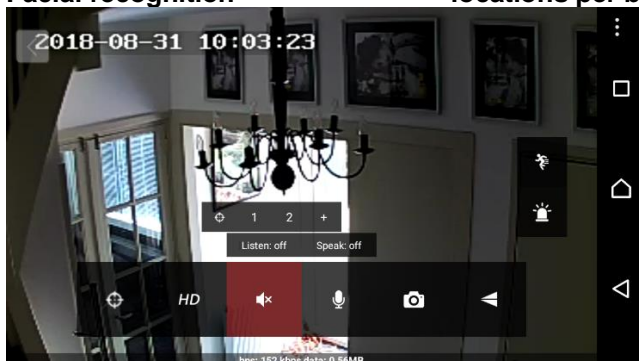

GPS location of security guards
Facial recognition

Overview of CCTV locations per branch

Follow Up! Services

- Coordinate with emergency services
- Coordinate with local security guard

Multiple Monitoring Stations can be integrated

- 24/7 directview, speak and listen
- Continuous recording and replay
- View all channels
- Set PTZ positions
- View PTZ positions
- Activate siren
- Activate flashlight
- Activate motion detection
- Take snapshot