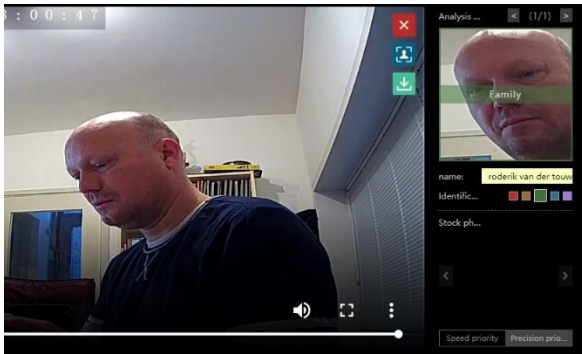

AlarmSecur.com

Protect your business with **Integrated CCTV and Alarm System** Connecting directly with a **LIVE Video Monitoring Station**

Fast and reliable secured including:

- Push alarm when sensor is activated
- Including video 2 seconds before activation
- Connect all existing wired sensors
- Add additional wired or wireless sensors
- Connect to Local Video Alarm Center
- Monitor all systems from 1 central location
- Permanent LIVE Video Streaming
- 24h recording on SD card
- Alarm notifications send to local VPN cloud
- Facial recognition

Integrate **existing CCTV security** and upgrade to **LIVE Video** **Monitoring Center**

Control and operate all Branches locally and from one central location

- **24/7 access**, view and control
- Immediate **push alarm**
- Including **photo and video**
- **100% private, 100% redundancy**
- **Local and central monitoring in same VPN network**
- **View, speak and listen** anytime, anywhere
- **Easy share** to local (mobile) security guards
- Integrates easily into **VPN network** and **dedicated servers**
- 100% **control** over **software and CMS**