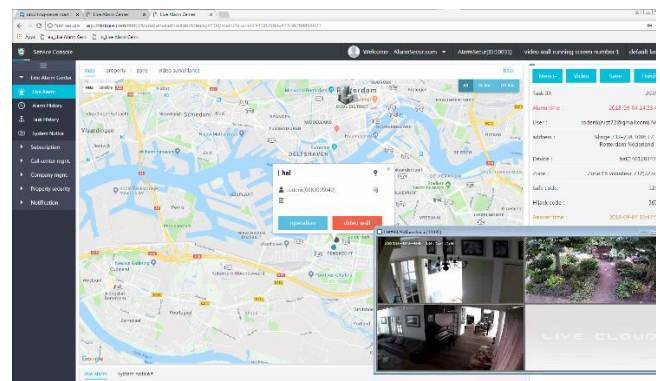

Overview of all systems in APK and Monitoring Station

Push alarm with photo and video to local guard

Control, monitor and log of all events

GPS location of security guards
Facial recognition

Overview of CCTV locations per branch

Connect to LIVE Video Alarm Center

- 24/7 directview, replay, speak and listen
- Immediate directview and replay video
- Central Monitoring locally and centrally
- Overview of all statuses of guards and branches