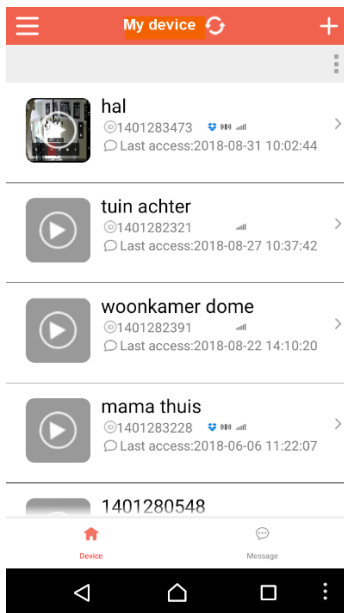

Contact details

www.AlarmSecur.com
info@alarmsecur.com

Simon Kraan

Mobile/ Whatsapp:
Wechat:
Email:

+31-6-37416439
roderiknl
simon@alarmsecur.com

Partner of

Complete software solution for local and central management

Overview of all systems in APK and Monitoring Station

Push alarm with photo and video to local guard

Control, monitor and log of all events

GPS location of security guards
Facial recognition

Overview of CCTV locations per branch

Connect to LIVE Video Alarm Center

- 24/7 directview, replay, speak and listen
- Immediate directview and replay video
- Central Monitoring locally and centrally
- Overview of all statuses of guards and branches