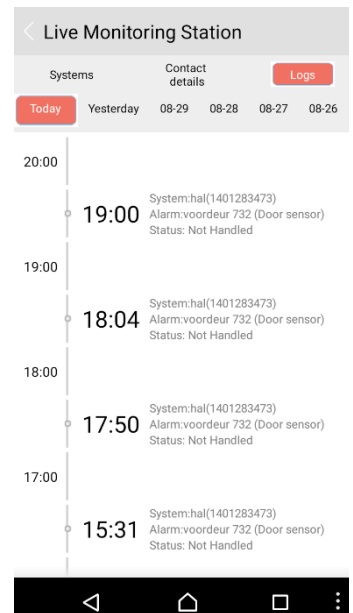

Overview of all systems in APK and Monitoring Station

Push alarm with photo and video to local guard

Control, monitor and log of all events

GPS location of security guards
Facial recognition

Overview of CCTV locations per branch

Connect to LIVE Video Alarm Center

- 24/7 directview, replay, speak and listen
- Immediate directview and replay video
- Central Monitoring locally and centrally
- Overview of all statuses of guards and branches