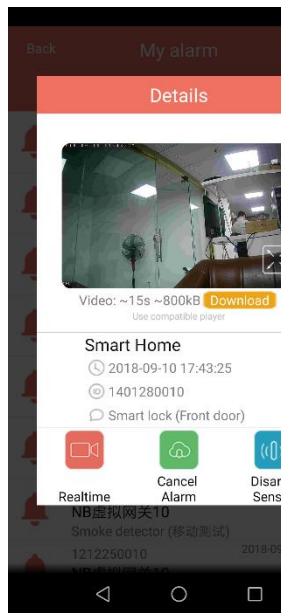

AlarmSecur.com

Protect your business with **Integrated CCTV and Alarm System** Connecting directly with a **LIVE Video Monitoring Station**

Fast and reliable secured including:

- Push alarm when sensor is activated
- Including video 2 seconds before activation
- Connect all existing wired sensors
- Add additional wired or wireless sensors
- Connect to Local Video Alarm Center
- Monitor all systems from 1 central location
- Permanent LIVE Video Streaming
- 24h recording on SD card
- Alarm notifications send to local VPN cloud
- Facial recognition

Integrate **existing CCTV security** and upgrade to **LIVE Video** **Monitoring Center**

Control and operate all Branches locally and from one central location

- **24/7 access**, view and control
- Immediate **push alarm**
- Including **photo and video**
- **100% private, 100% redundancy**
- **Local and central monitoring in same VPN network**
- **View, speak and listen** anytime, anywhere
- **Easy share** to local (mobile) security guards
- Integrates easily into **VPN network** and **dedicated servers**
- 100% **control** over **software and CMS**

Overview of all systems in APK and Monitoring Station

Push alarm with photo and video to local guard

Control, monitor and log of all events

GPS location of security guards
Facial recognition

Overview of CCTV locations per branch