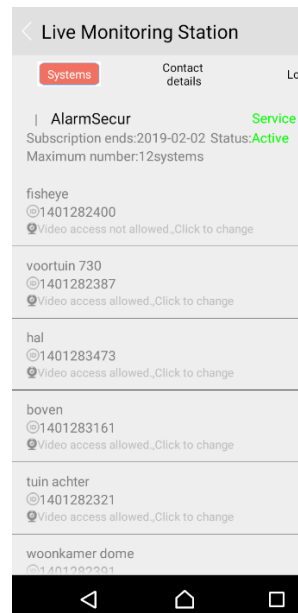

Contact details

www.AlarmSecur.com
info@alarmsecur.com

Simon Kraan

Mobile/ Whatsapp:
Wechat:
Email:

+31-6-37416439
roderiknl
simon@alarmsecur.com

Partner of

Complete software solution for local and central management

Overview of all systems in APK and Monitoring Station

Push alarm with photo and video to local guard

Control, monitor and log of all events

GPS location of security guards
Facial recognition

Overview of CCTV locations per branch