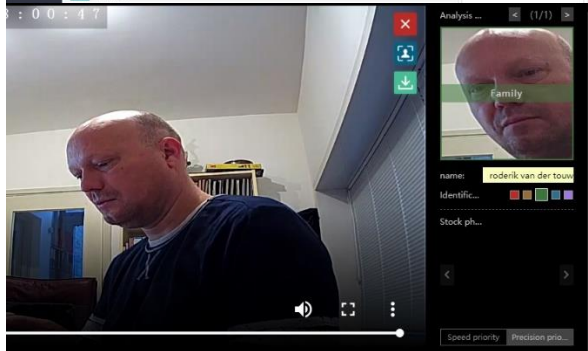

Overview of all systems in APK and Monitoring Station

Push alarm with photo and video to local guard

Control, monitor and log of all events

GPS location of security guards
Facial recognition

Overview of CCTV locations per branch