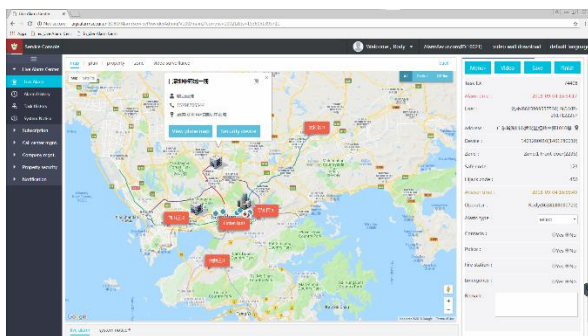

Overview of all systems in APK and Monitoring Station

Push alarm with photo and video to local guard

Control, monitor and log of all events

GPS location of security guards
Facial recognition

Overview of CCTV locations per branch